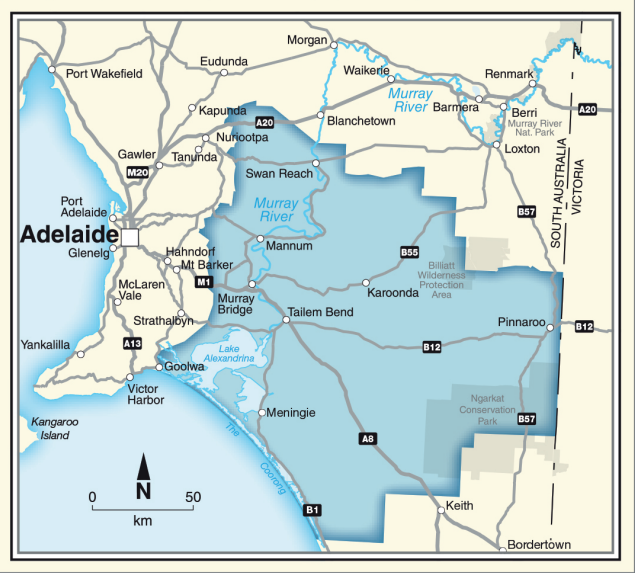

# MURRAY RIVER, LAKES & COORONG

	Freeway, Expressway		24 Hour Ferry Service
	Major Road - Sealed		Visitor Information Centre
	Secondary Road - Sealed		Information Outlet
	Other Road - Sealed		Visitor Hot Spot
	Other Road - Unsealed		Picnic Area
	4.W.D. Only		Lavender Federation Trail
	Distances In Kilometres		Murray River
			Dark Sky Reserve